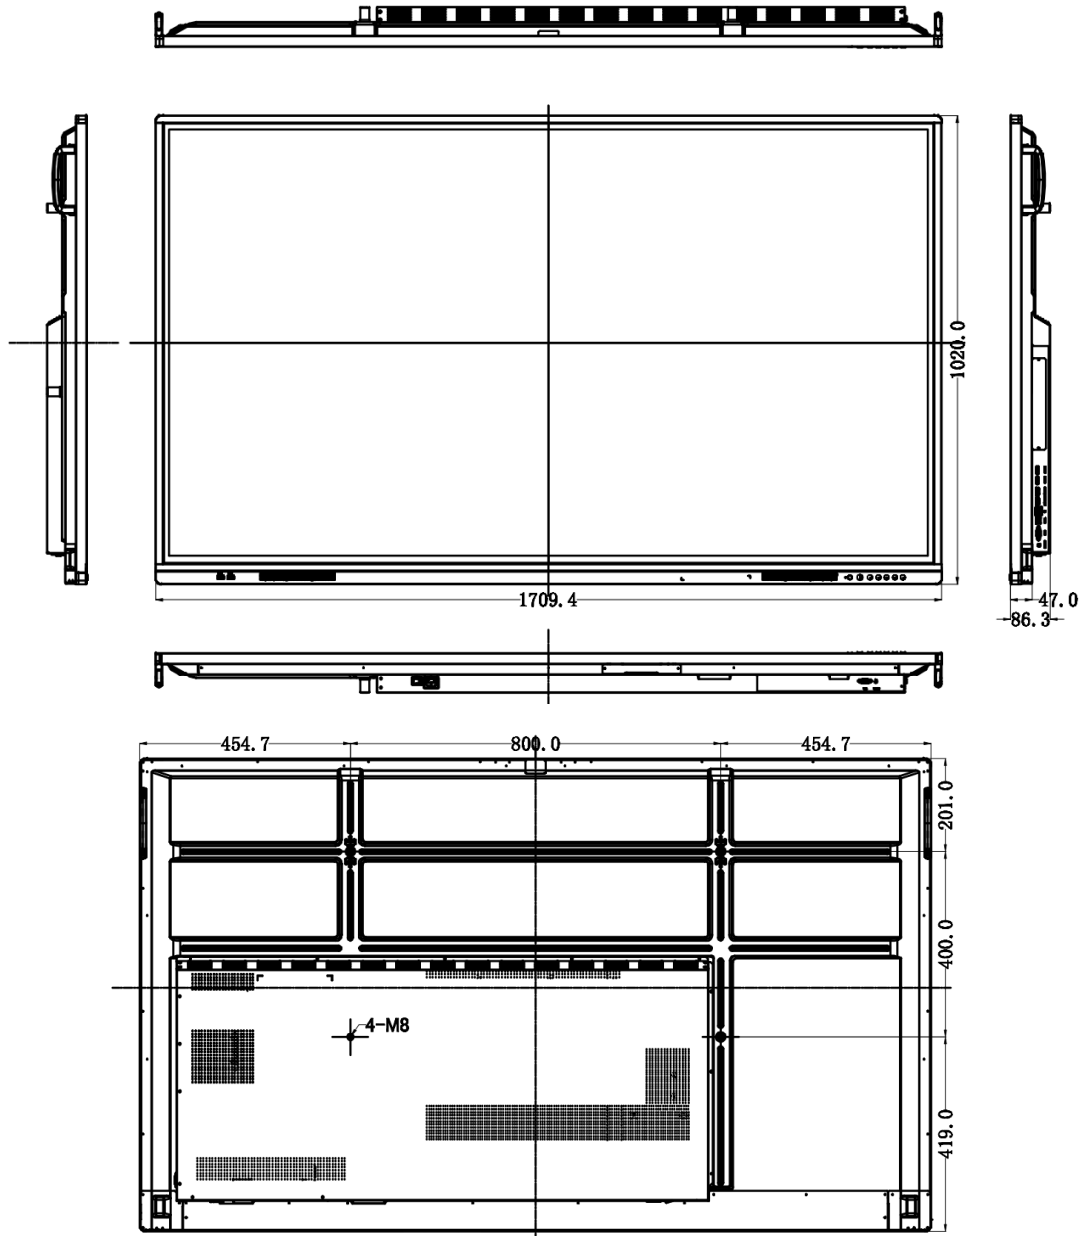

Storage Humidity	10%~90%(No-condensing)
Product Size(W*H*D) (mm)	1709.4*1020.0*86.3
Packing Size(W*H*D)(mm)	1860*1160*220
Weight(kg)	Net Weight:51.9 Gross Weight:65.7
Accessory	
Standard	1*Touch Pen、1*Wall Mount、1*Power Cable、1*Quick Guide、1*Easy Use Instruction

Appearance

Dimensions

MW3575-T-C