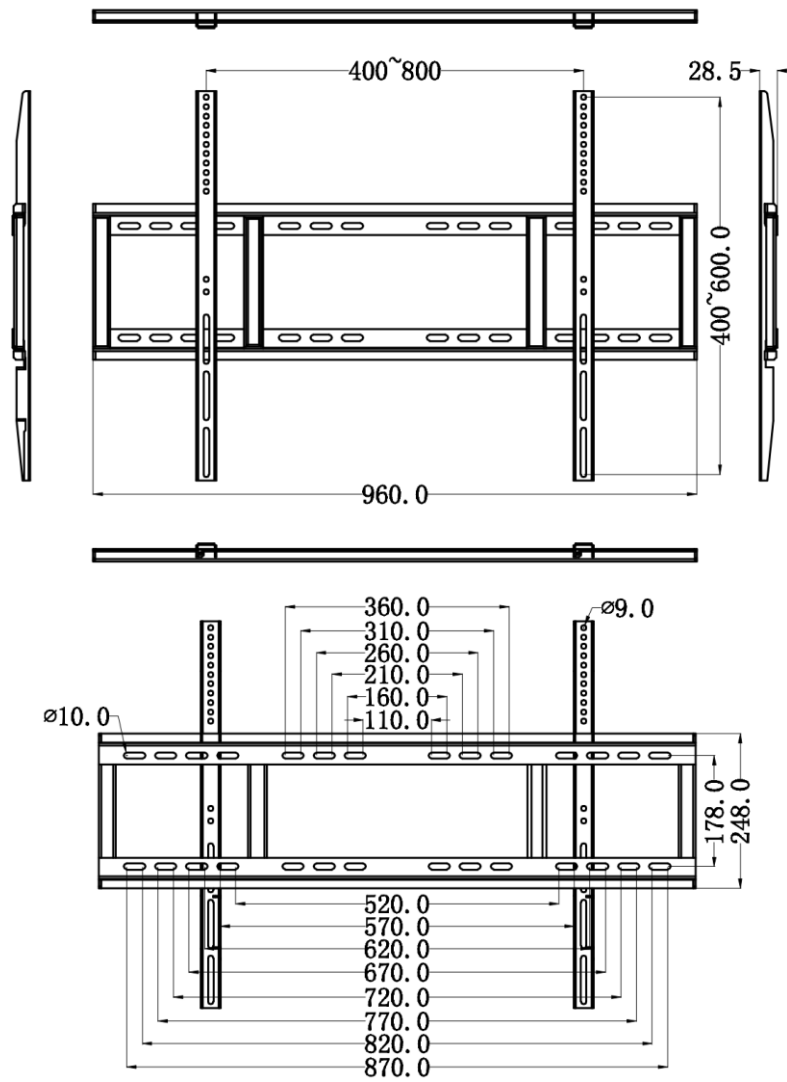

Specifications

| | |
|-------------------------------|---------------|
| Model | MW3575-T-C |
| Display | |
| Screen Size | 75 inches |
| Backlight | DLED |
| Pixel Pitch(mm) | 0.4297*0.4297 |
| Resolution | 3840*2160 |
| Brightnes(cd/m ²) | 350 |
| Contrast | 1200:1 |
| Response Time(ms) | 8 |

| | |
|--------------------------|---|
| Storage Humidity | 10%~90%(No-condensing) |
| Product Size(W*H*D) (mm) | 1709.4*1020.0*86.3 |
| Packing Size(W*H*D)(mm) | 1860*1160*220 |
| Weight(kg) | Net Weight:51.9 Gross Weight:65.7 |
| Accessory | |
| Standard | 1*Touch Pen、1*Wall Mount、1*Power Cable、1*Quick Guide、1*Easy Use Instruction |

Appearance

Dimensions

MW3575-T-C

Wall Mount

Interfaces

Order Information

| Model | Remake |
|---|---------------------------|
| MW3575-T-C | Smart Interactive Display |
| Wireless Screen Sharing Dongle | Optional |
| Mobile Stand | Optional |
| I5 Processor Pluggable PC Module(Win10 System is Not Activated) | Optional |
| I7 Processor Pluggable PC Module(Win10 System is Not Activated) | Optional |
| USB Camera | Optional |