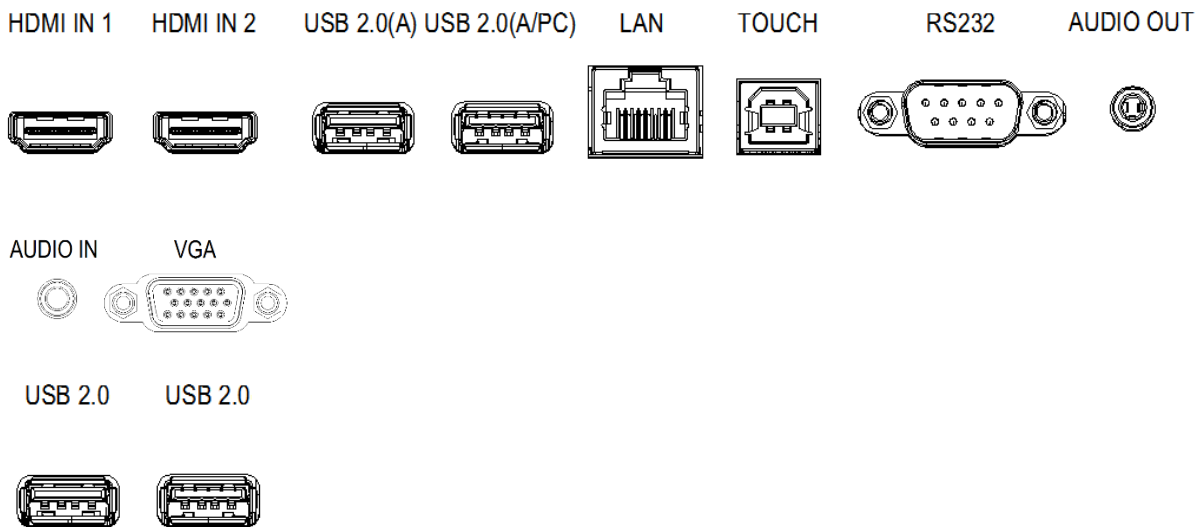

Appearance

Dimensions

MW3575-T-C

Wall Mount

Interfaces

Order Information

| Model | Remake |
|---|---------------------------|
| MW3575-T-C | Smart Interactive Display |
| Wireless Screen Sharing Dongle | Optional |
| Mobile Stand | Optional |
| I5 Processor Pluggable PC Module(Win10 System is Not Activated) | Optional |
| I7 Processor Pluggable PC Module(Win10 System is Not Activated) | Optional |
| USB Camera | Optional |